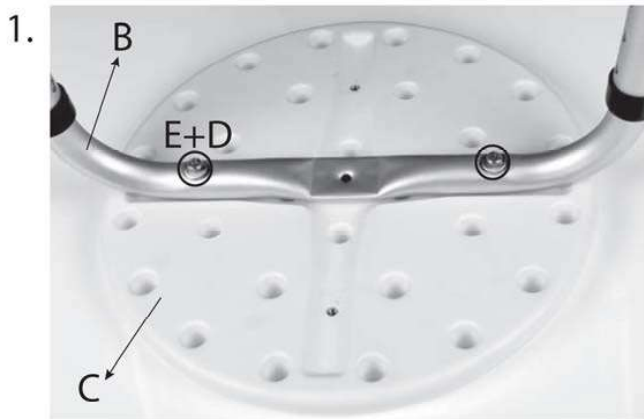

GHZ Matra AG, Max-Volmer-Str. 14, 40724 Hilden (Germany) / Made in China / 113365

GHZ Matra AG, Max-Volmer-Str. 14, 40724 Hilden (Germany) / Made in China / 113365