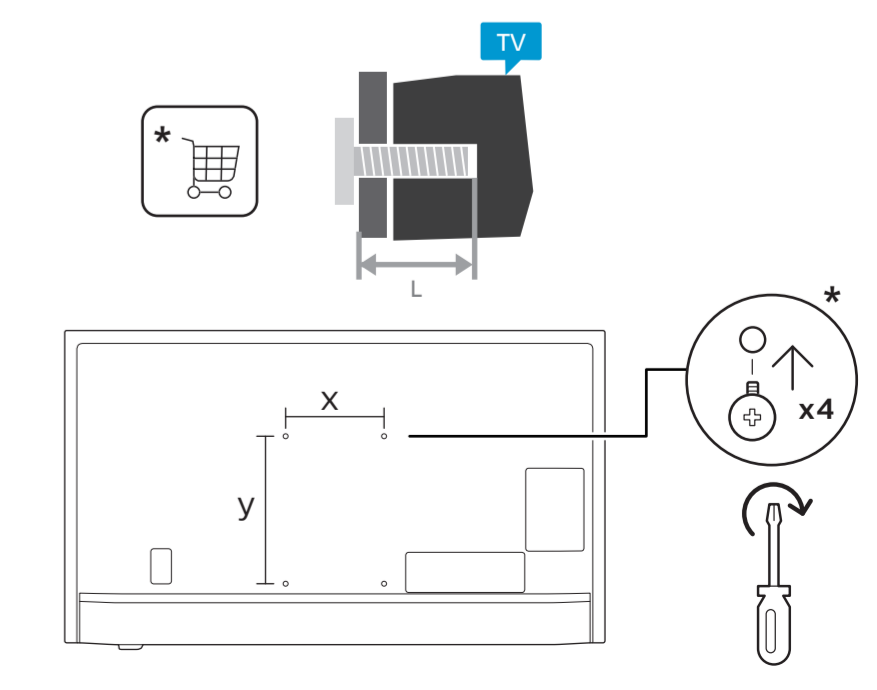

(EU) (UK)

A 1a 43"/50"/55"

1b 65"

2

3

B

4

5

1 65"

2 Wall Mount dimensions (x, y)

- 43" 100x200mm M6 (L: 10mm~12mm) 108 cm
- 50" 200x300mm M6 (L: 10mm~16mm) 126 cm
- 55" 200x300mm M6 (L: 10mm~16mm) 139 cm
- 65" 300x300mm M6 (L: 12mm~20mm) 164 cm

6