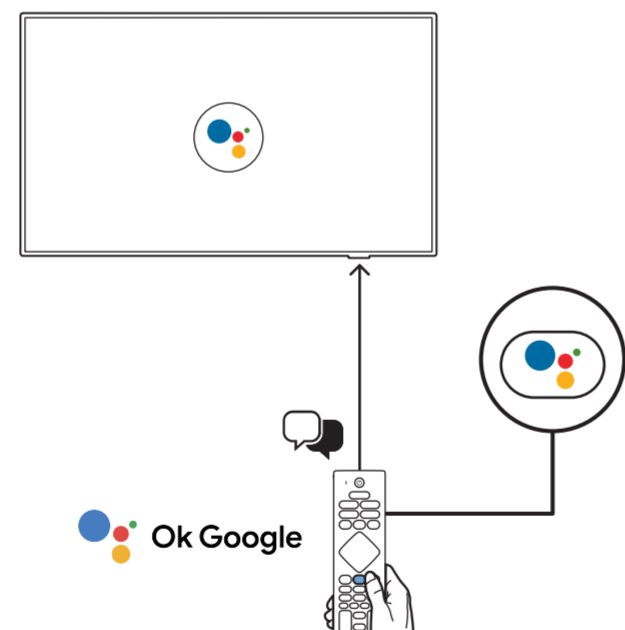

A 10 to 20 cm B 7 to 10 cm

AMBILIGHT tv

Recommended distance to the wall 7 to 20 cm

English Read the safety instructions.
Български Прочетете инструкциите за безопасност.
Čeština Přečtěte si bezpečnostní pokyny.
Hrvatski Pročitajte sigurnosne upute.
Dansk Læs sikkerhedsforskrifterne.
Deutsch Lesen Sie die Sicherheitshinweise.
Ελληνικά Διαβάστε τις οδηγίες ασφαλείας.
Eesti Lugege ohutusõudeid.

Español Lea las instrucciones de seguridad.
Français Lisez les consignes de sécurité.
Italiano Leggere le istruzioni di sicurezza.
Қазақша Қорғаныстық нұсқаулар.
Latviešu Izlasiet drošības norādījumus.
Lietuvių Perskaitykite saugos instrukcijas.
Magyar Olvassa el a biztonsági utasításokat.
Nederlands Lees de veiligheidsvoorschriften.
Norsk Les sikkerhetsforskriftene.

Polski Zapoznaj się z instrukcjami bezpieczeństwa.
Português Leia as instruções de segurança.
Română Citiți instrucțiunile de siguranță.
Русский Читайте инструкции по технике безопасности.
Srpski Pročitajte bezbednosna uputstva.
Slovenščina Preberite varnostna navodila.
Slovenský Prečítajte si bezpečnostní pokyny.
Suomi Lue turvaohjeet.

Svenska Läs säkerhetsinstruktionerna.
ภาษาไทย โปรดอ่านคำแนะนำด้านความปลอดภัย
Türkçe Güvenlik talimatlarını okuyun.
Українська Читайте інструкції з техніки безпеки.
العربية قراءة تعليمات السلامة
עברית קרא את הוראות הבטיחות