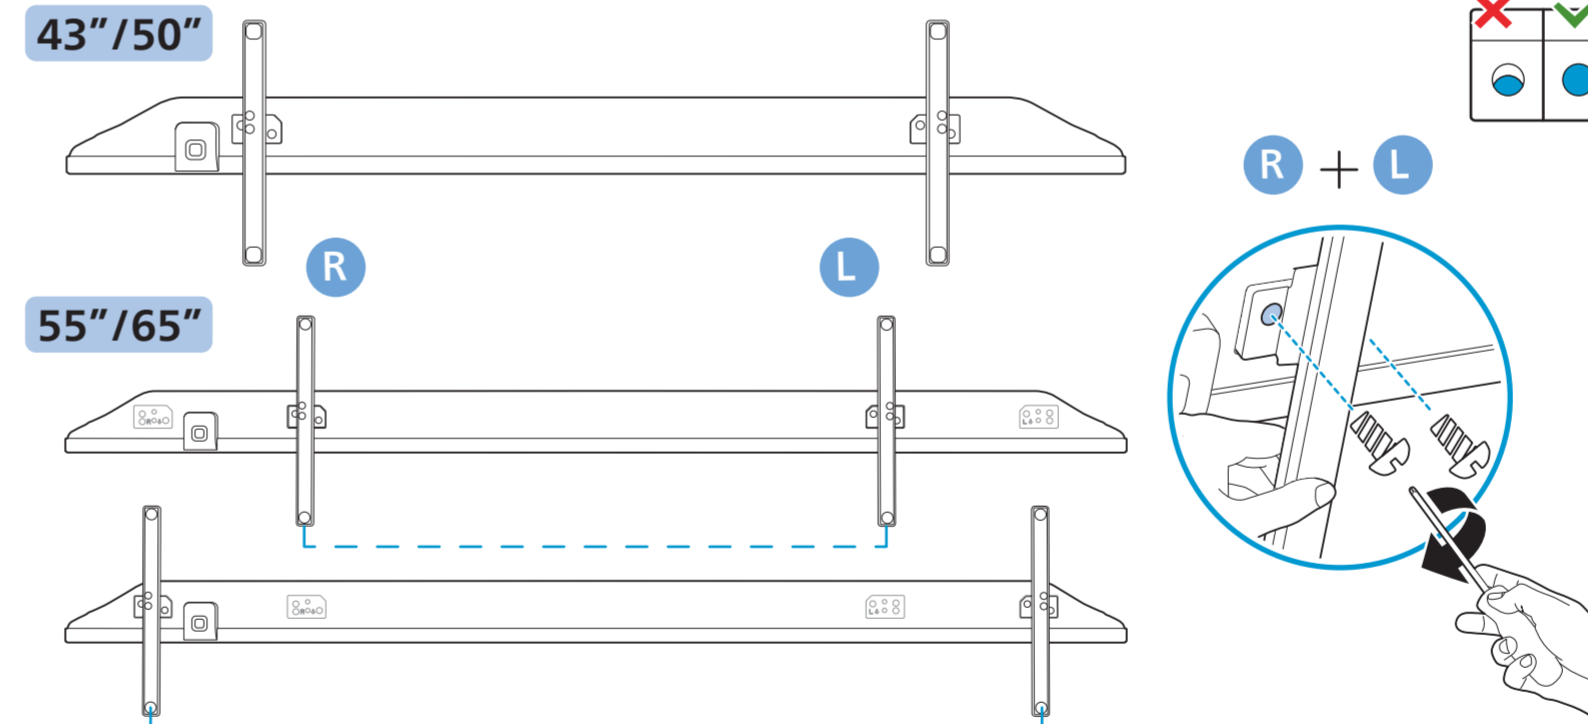

(EU) (UK)

A 1a 43"/50"/55"

1b 65"

2

3

B

4

5

1 65"

2 Wall Mount dimensions (x, y)

- 43" 100x200mm M6 (L: 10mm~12mm) 108 cm
- 50" 200x300mm M6 (L: 10mm~16mm) 126 cm
- 55" 200x300mm M6 (L: 10mm~16mm) 139 cm
- 65" 300x300mm M6 (L: 12mm~20mm) 164 cm

6