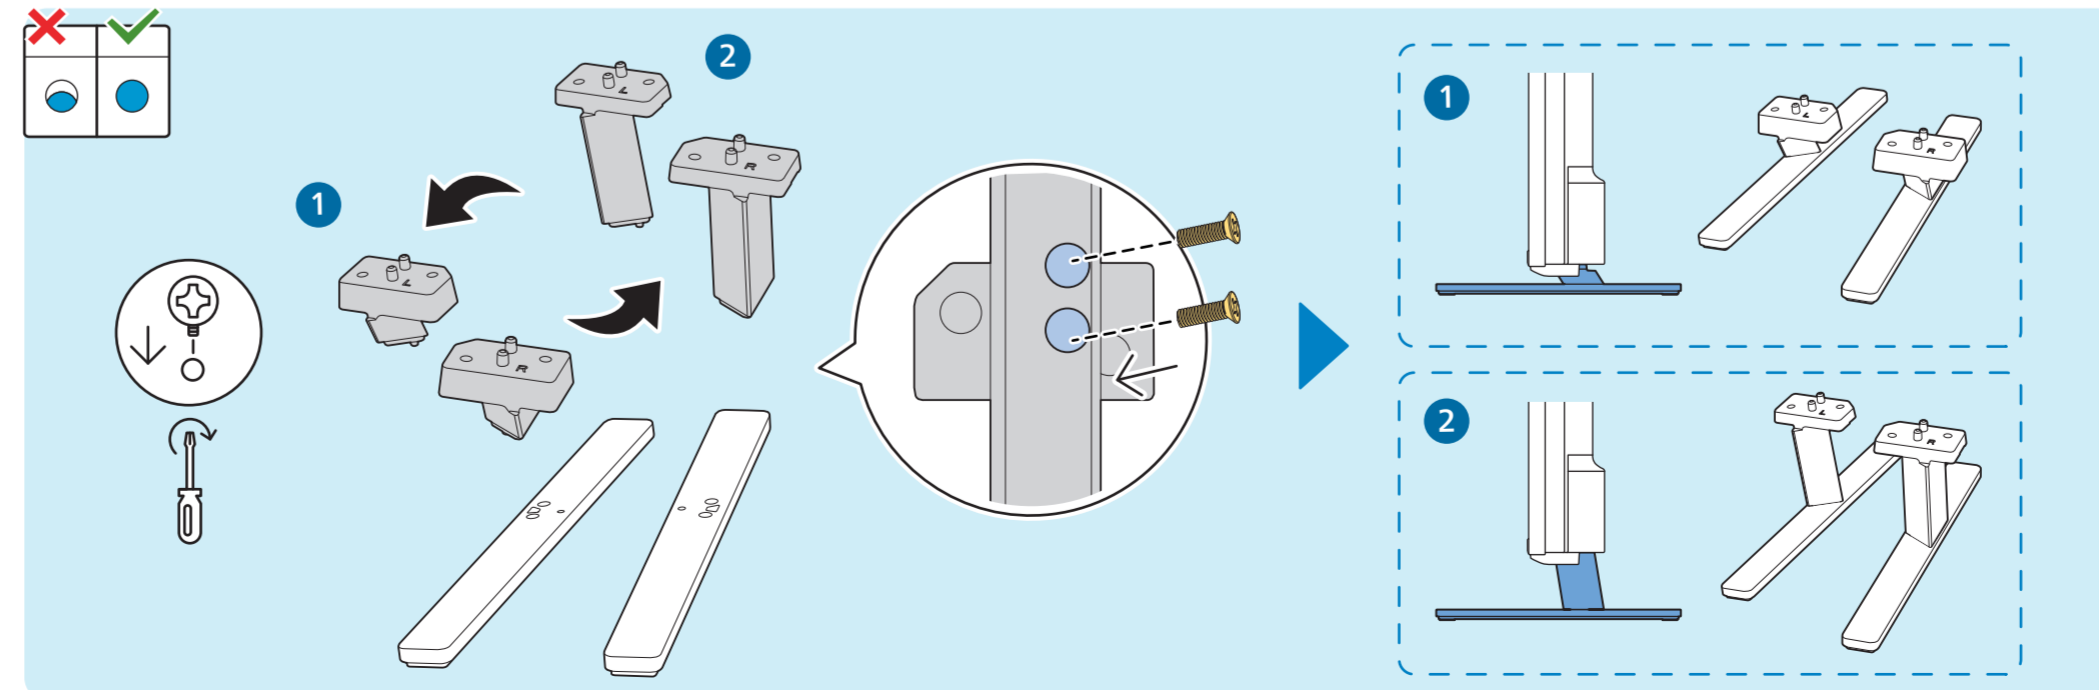

(EU) (UK)

A 1a 43"/50"/55"

1b 65"

2

3

B

4

5

1 65"

2 Wall Mount dimensions (x, y)

- 43" 100x200mm M6 (L: 10mm~12mm) 108 cm
- 50" 200x300mm M6 (L: 10mm~16mm) 126 cm
- 55" 200x300mm M6 (L: 10mm~16mm) 139 cm
- 65" 300x300mm M6 (L: 12mm~20mm) 164 cm

6