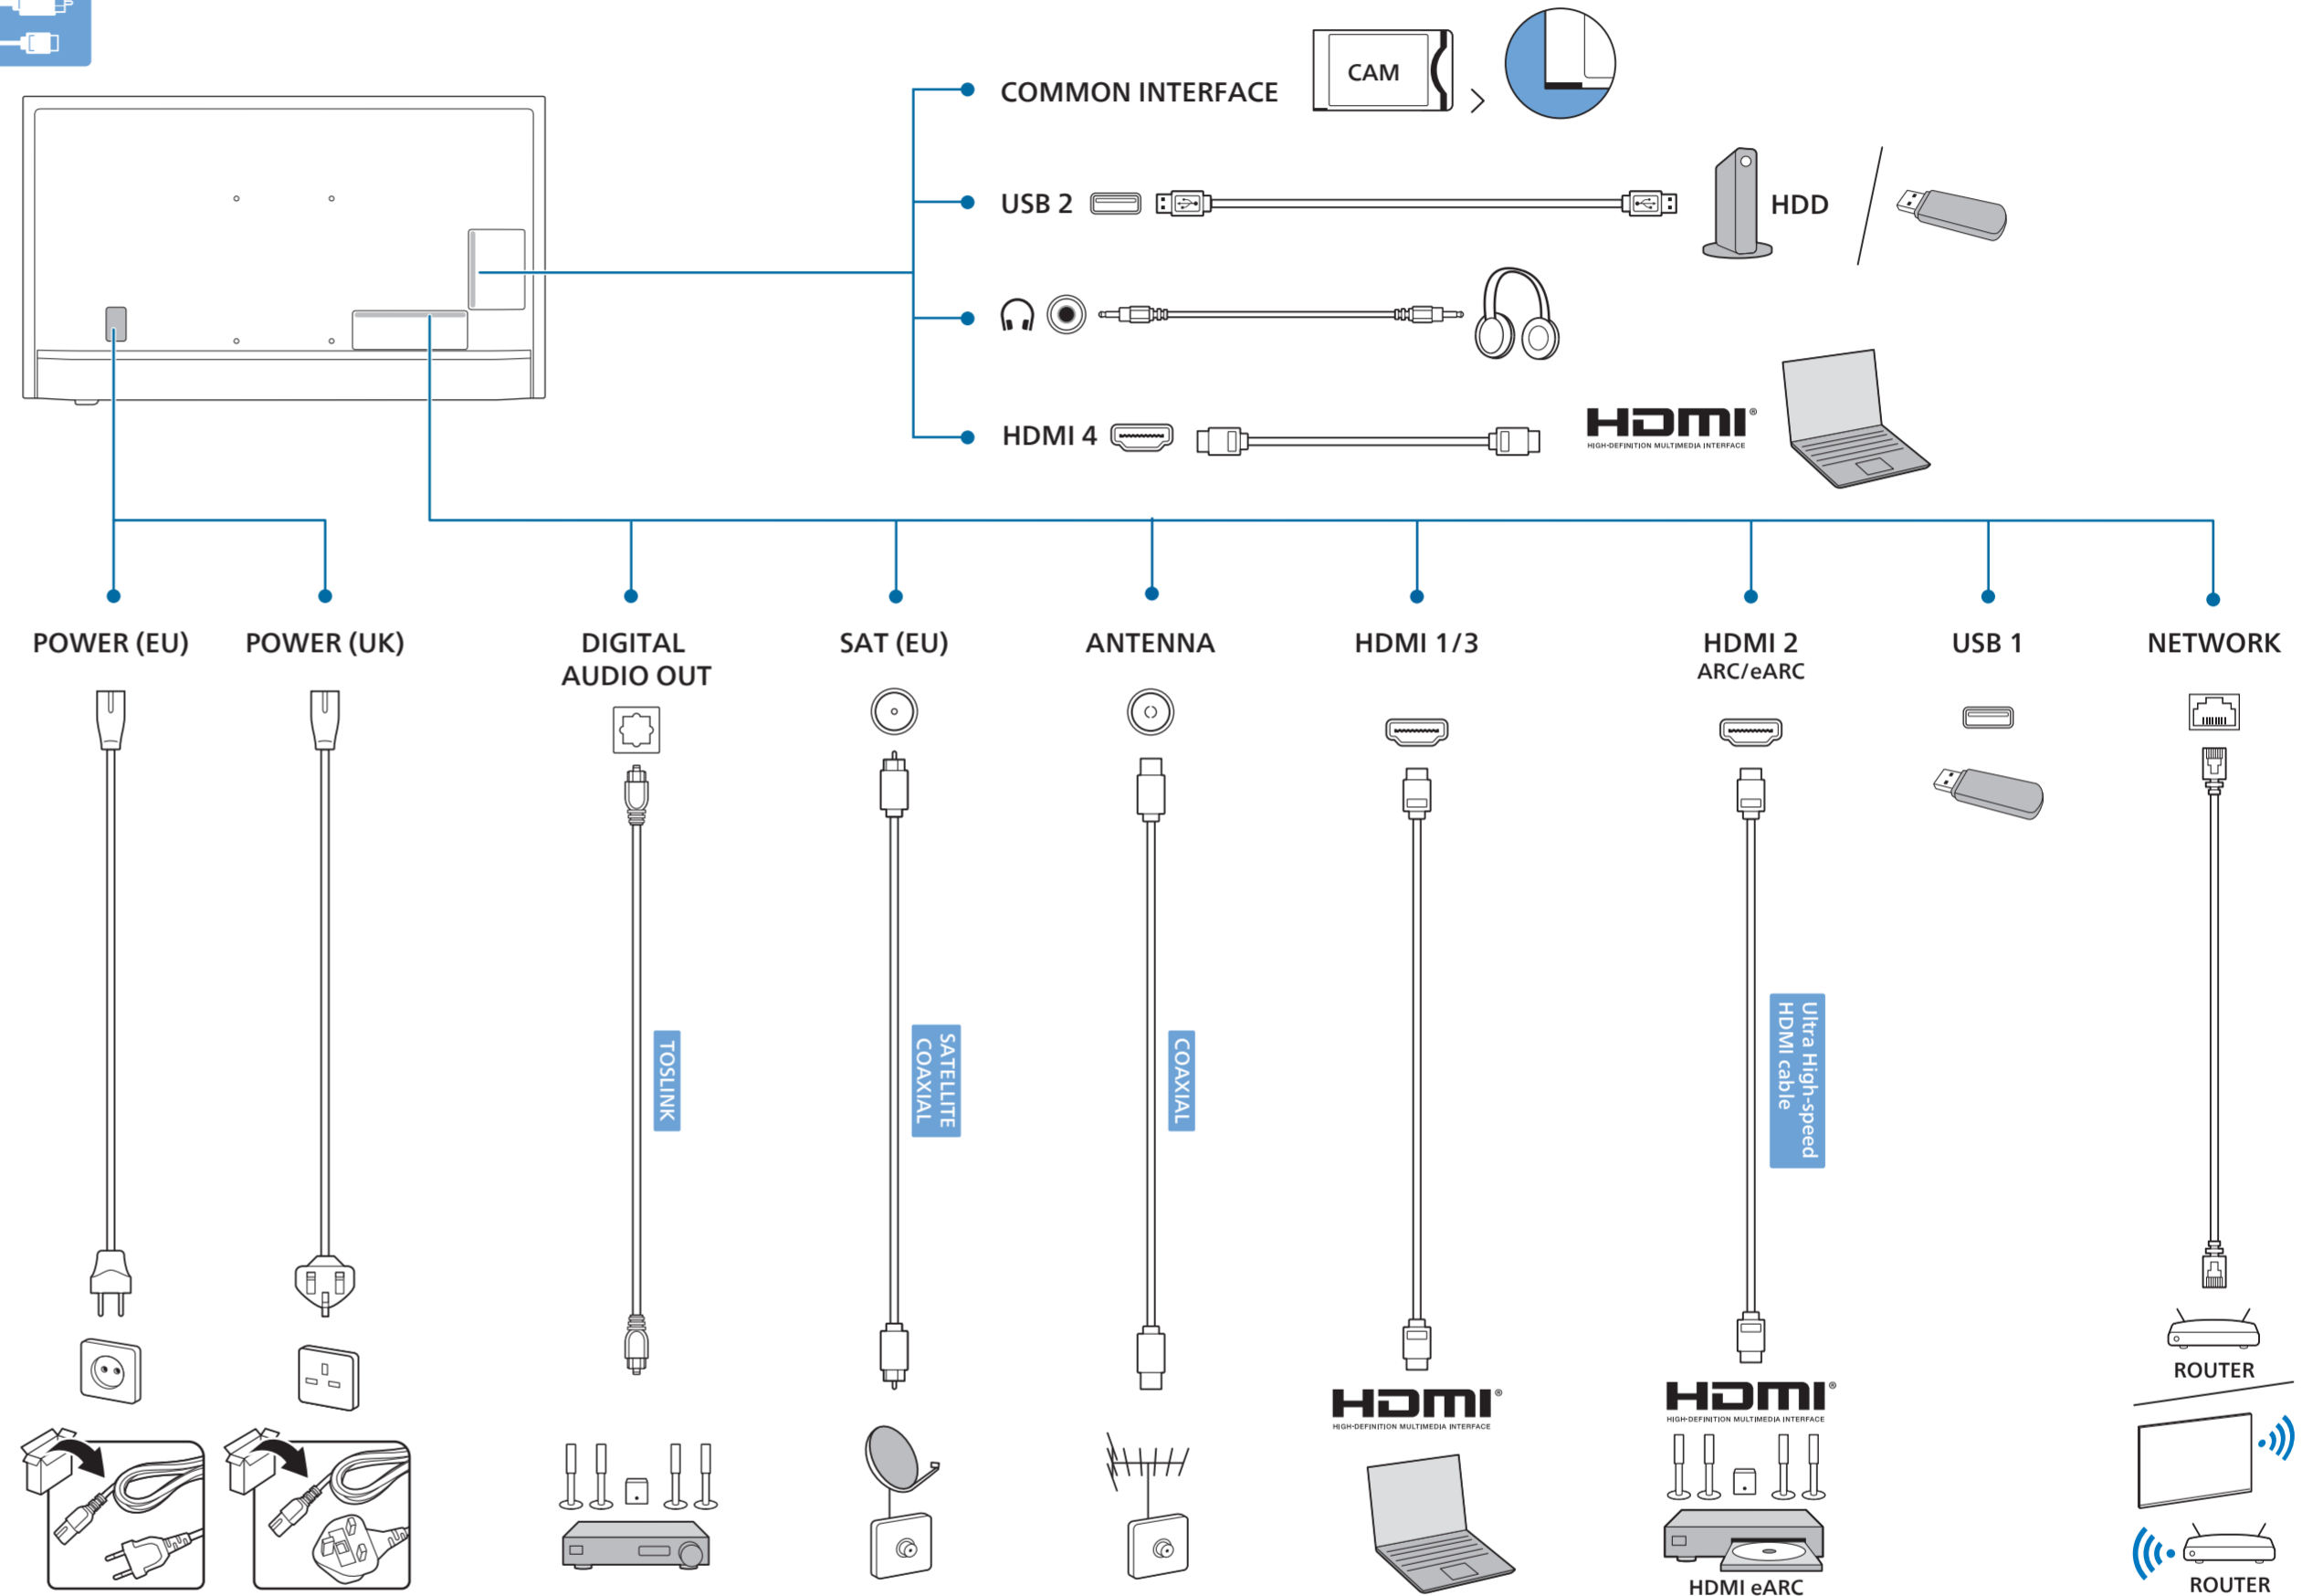

All registered and unregistered trademarks are property of their respective owners. Specifications are subject to change without notice. Philips and the Philips' shield emblem are trademarks of Koninklijke Philips N.V. and are used under license from Koninklijke Philips N.V. This product has been manufactured by and is sold under the responsibility of TP Vision Europe B.V. and TP Vision Europe B.V. is the warrantor in relation to this product. 2023 © TP Vision Europe B.V. All rights reserved. www.philips.com/welcome