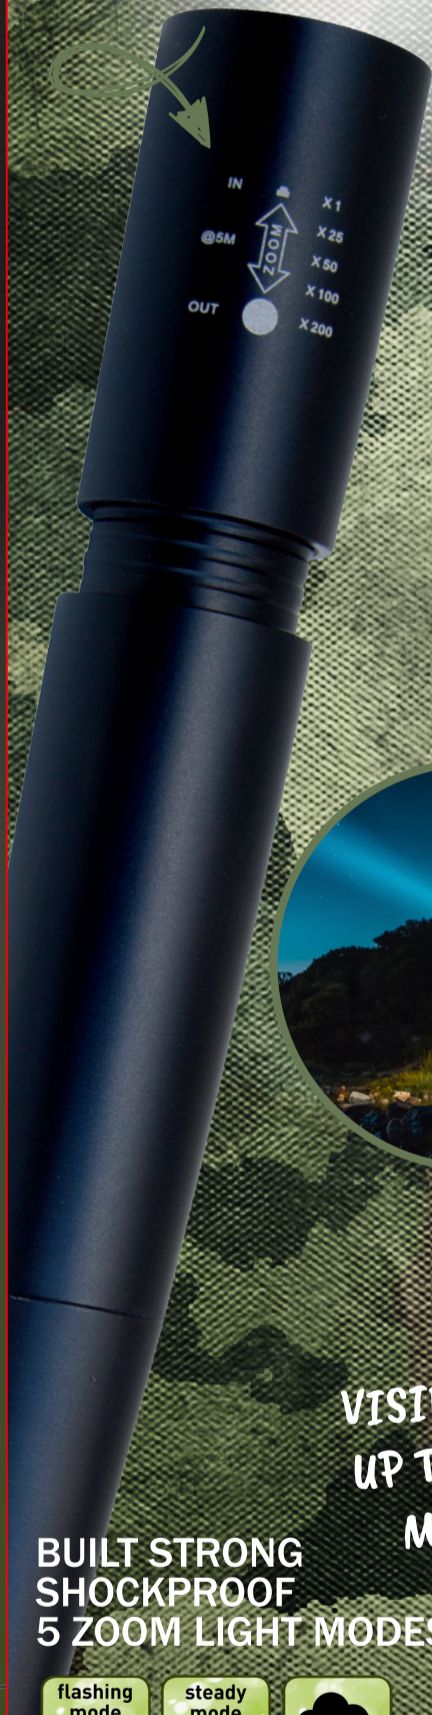

MILITAIRE FLASLIGHT XXL
40X BRIGHTER THAN A
REGULAR FLASHLIGHT

LUUME
LED LIGHTS

MILITARY FLASLIGHT XXL
40X BRIGHTER THAN A
REGULAR FLASHLIGHT

ZOOM FUNCTION

VISIBILITY:
UP TO 5000
METER

BUILT STRONG
SHOCKPROOF
5 ZOOM LIGHT MODES

flashing mode
Strobe and SOS

steady mode
High, medium and low

Splash proof

40X
BRIGHTER

30 cm

Reinhard (NL)
Network 140-142
1446 WR Purmerend
Netherlands

LUUME
LED LIGHTS

MILITARY FLASLIGHT XXL
40X BRIGHTER THAN A
REGULAR FLASHLIGHT

MILITAIRE FLASHLIGHT XXL

40x more powerful than normal flashlights
5 zoom light modes (high/medium/low/strobe/SOS)
Splash proof
3x AA batteries (not included)
Machined aluminum alloy construction
Lanyard included

MILITAIRE ZAKLAMP XXL

40 x krachtiger dan een normale zaklamp
5 zoomstanden (hoog/medium/laag/stroboscoop/SOS)
Spat water dicht
3 x AA batterijen (niet inbegrepen)
Aluminiumlegering behuizing
Inclusief sleutelkoord